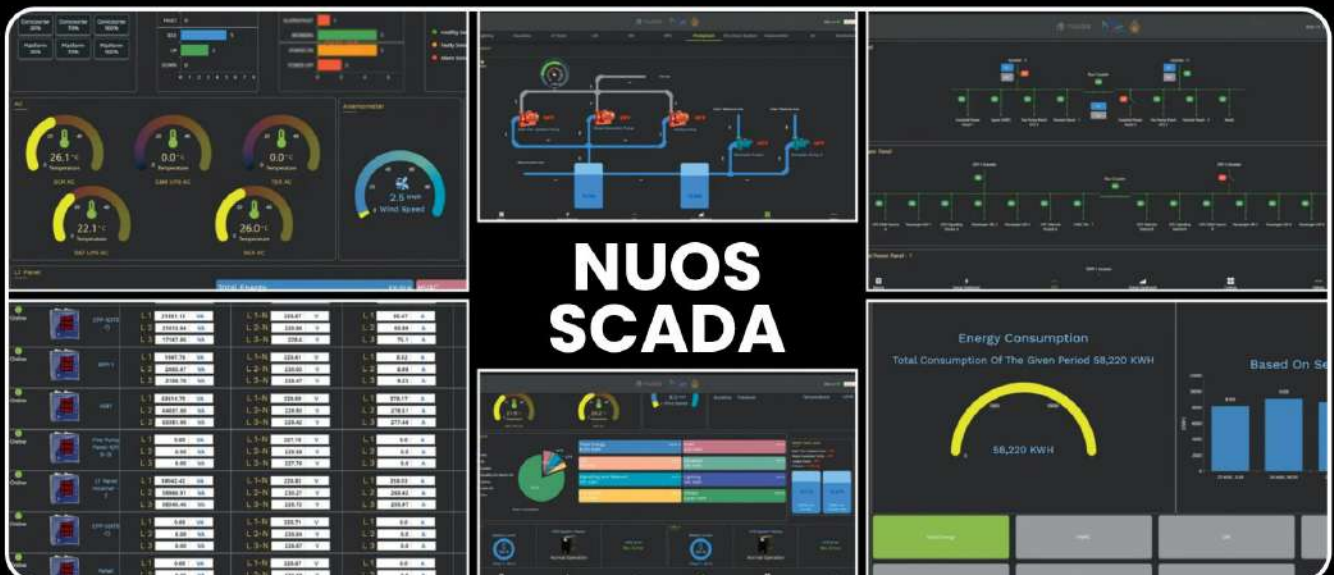

Zigbee-based Wireless
Architecture

Works for both New Projects & Retrofits

Fast to Deploy.
Easy to Scale.

HOW IT WORKS

Wireless. Scalable. Real-time.

Zigbee Sensors &
Controllers

NUOS Gateway + Server
in Single DB

Desktop SCADA App

Real-Time Monitoring,
Alerts & Optimization

SYSTEM ARCHITECTURE

1. Wireless Field Devices (Zigbee Sensors, Controllers)
2. NUOS Gateway
3. Cloud Platform (No server room)
4. Access: App + Web Dashboard
5. Optional: Push Data to SCADA/HO