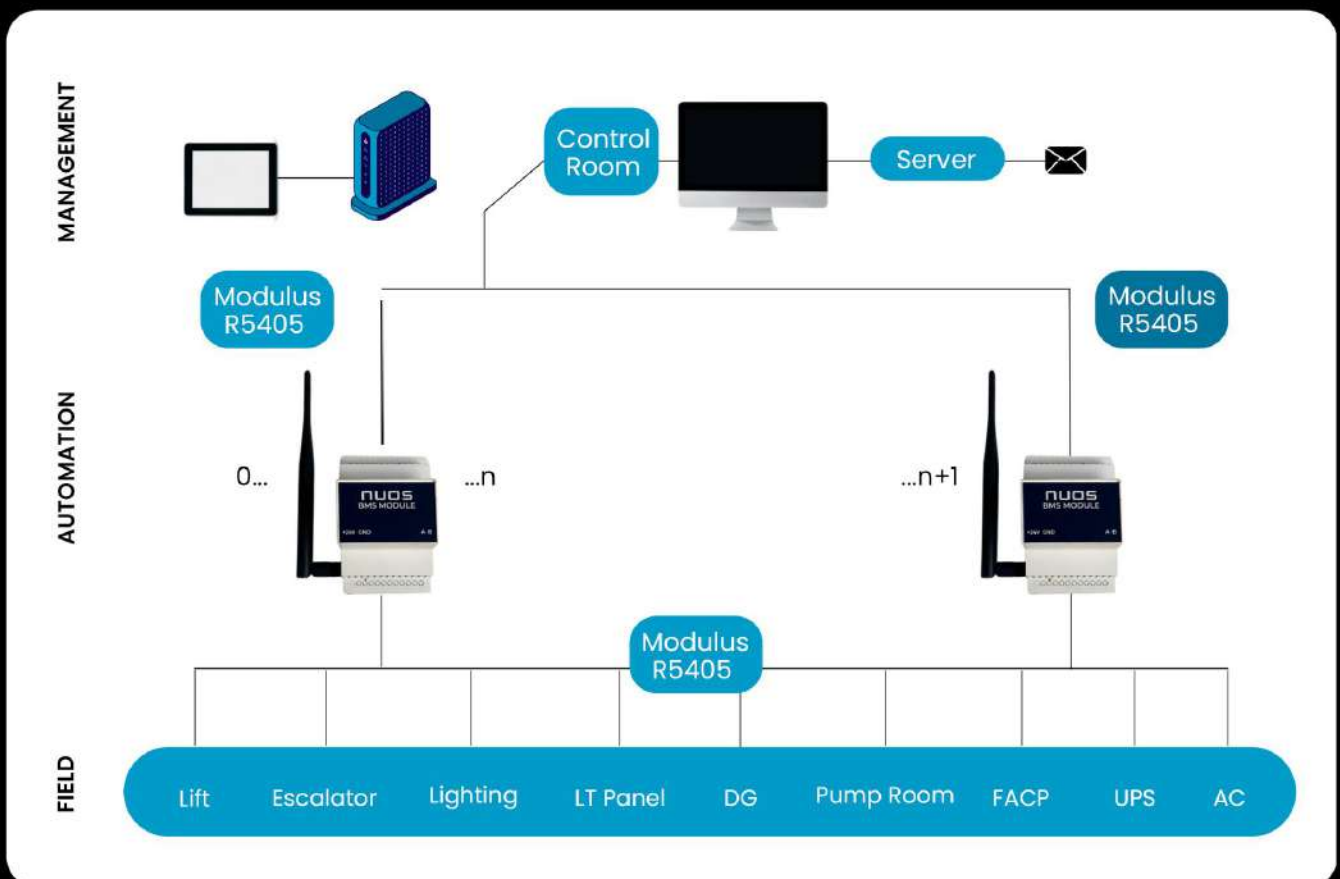

Desktop SCADA App

Real-Time Monitoring,
Alerts & Optimization

SYSTEM ARCHITECTURE

1. Wireless Field Devices (Zigbee Sensors, Controllers)
2. NUOS Gateway
3. Cloud Platform (No server room)
4. Access: App + Web Dashboard
5. Optional: Push Data to SCADA/HO

WHAT CAN NUOS CONTROL?

Full Facility Control – Wirelessly

Lighting System

Escalator System

Lift System

UPS System

FACP System

HVAC System

DG System

Sensors System

Energy Dashboard

LT Panel System

Fire Safety System

NUOS Live SCADA/ Dashboard

 Live Station Faults - Instant alerts for lift/escalator stoppage, FACP alarms, HVAC failure, etc.

 Energy Monitoring - Track power use for systems.